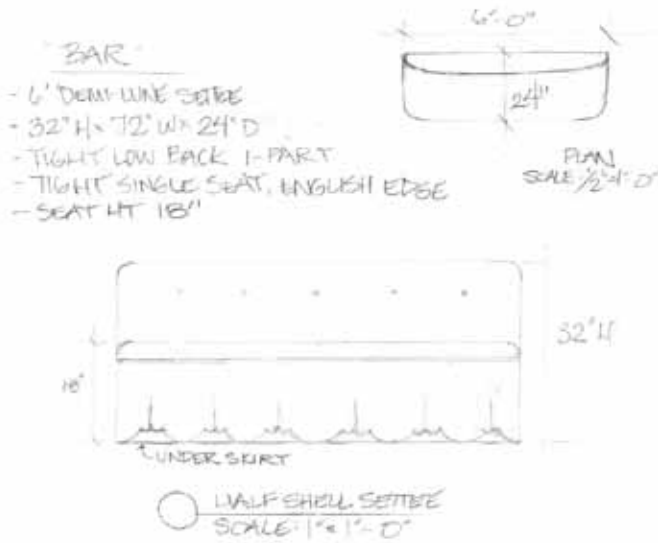

# Blossom Bar Price Sheet

jcass@robinhenrystudio.com

(prices do not include shipping or freight)

Settee  
6'L x 32"H x 24"W  
—6,000