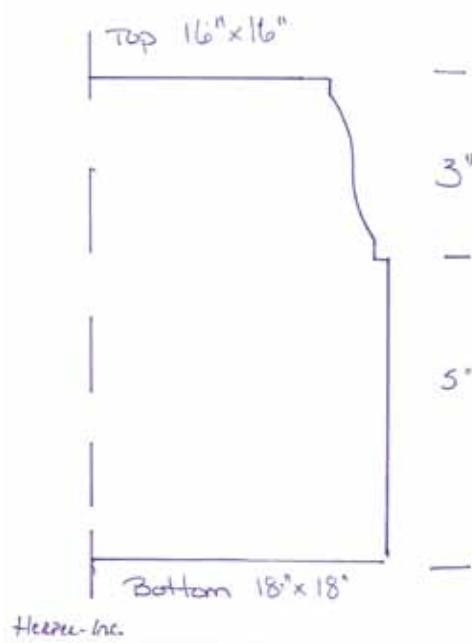

# Blossom Bar Price Sheet

jcass@robinhenrystudio.com

(prices do not include shipping or freight)

Settee  
6'L x 32"H x 24"W  
—6,000

# Blossom Bar Price Sheet

jcass@robinhenrystudio.com

(prices do not include shipping or freight)

Bar Stools  
28”H x 13” diameter seat  
—2,000 for both

Shell Pillows  
—500 each

Topiaries  
—500 for both

ROBIN  
HENRY

# Blossom Bar Price Sheet

jcass@robinhenrystudio.com

(prices do not include shipping or freight)

Show Pony

Pair of Urns  
—1,650 for both

Herpel

Plinths  
—1,500 for both

ROBIN  
HENRY